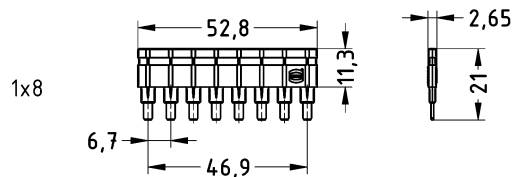

Identification

Part number

Drawing

Dimensions in mm

Han® ES Press plug-in jumper

plug-in jumper 2 x 1 red
plug-in jumper 2 x 1 blue
plug-in jumper 2 x 1 black

09 33 000 9820
09 33 000 9821
09 33 000 9822

plug-in jumper 1 x 3 red
plug-in jumper 1 x 3 blue
plug-in jumper 1 x 3 black

09 33 000 9831
09 33 000 9842
09 33 000 9853

plug-in jumper 1 x 5 red
plug-in jumper 1 x 5 blue
plug-in jumper 1 x 5 black

09 33 000 9833
09 33 000 9844
09 33 000 9855

plug-in jumper 1 x 8 red
plug-in jumper 1 x 8 blue
plug-in jumper 1 x 8 black

09 33 000 9836
09 33 000 9847
09 33 000 9858

plug-in jumper 1 x 12 red
plug-in jumper 1 x 12 blue
plug-in jumper 1 x 12 black

09 33 000 9840
09 33 000 9851
09 33 000 9862