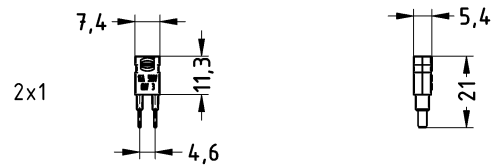

Identification

Part number

Drawing

Dimensions in mm

Han® ES Press plug-in jumper

plug-in jumper 2 x 1 red  
 plug-in jumper 2 x 1 blue  
 plug-in jumper 2 x 1 black

09 33 000 9820  
 09 33 000 9821  
 09 33 000 9822

plug-in jumper 1 x 3 red  
 plug-in jumper 1 x 3 blue  
 plug-in jumper 1 x 3 black

09 33 000 9831  
 09 33 000 9842  
 09 33 000 9853

plug-in jumper 1 x 5 red  
 plug-in jumper 1 x 5 blue  
 plug-in jumper 1 x 5 black