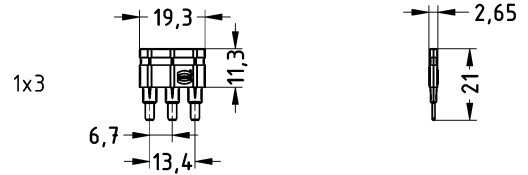

plug-in jumper 1 x 3 red
plug-in jumper 1 x 3 blue
plug-in jumper 1 x 3 black

09 33 000 9831
09 33 000 9842
09 33 000 9853