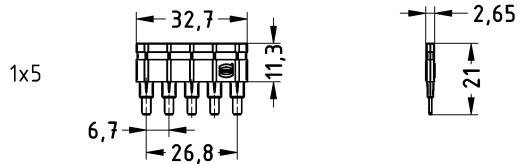

plug-in jumper 1 x 5 red
plug-in jumper 1 x 5 blue
plug-in jumper 1 x 5 black

09 33 000 9833
09 33 000 9844
09 33 000 9855

plug-in jumper 1 x 8 red
plug-in jumper 1 x 8 blue
plug-in jumper 1 x 8 black

09 33 000 9836
09 33 000 9847
09 33 000 9858