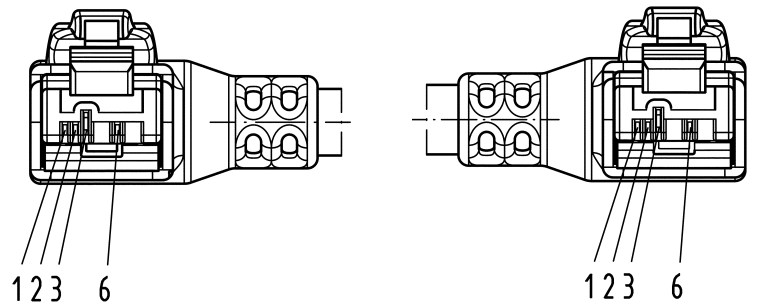

**Identification**

**Part No.**

**Drawing**

**Dimensions in mm**

**HARTING RJ Industrial®**  
System cable  
RJ45, angled, 4-wire

AWG 22/1, solid

- Length: a = 1.5 m  
 a = 3.0 m  
 a = 5.0 m  
 a = 10.0 m  
 a = 20.0 m

- 09 47 050 6003  
 09 47 050 6005  
 09 47 050 6007  
 09 47 050 6012  
 09 47 050 6014

double ended

**HARTING RJ Industrial®**  
System cable  
RJ45, angled, 4-wire

AWG 22/7, stranded

- Length: a = 1.5 m  
 a = 3.0 m  
 a = 5.0 m  
 a = 10.0 m  
 a = 20.0 m

- 09 47 050 6025  
 09 47 050 6027  
 09 47 050 6029  
 09 47 050 6034  
 09 47 050 6036

a = length

**HARTING RJ Industrial®**  
System cable  
RJ45, angled, 4-wire

AWG 22/7, trailing

- Length: a = 1.5 m  
 a = 3.0 m  
 a = 5.0 m  
 a = 10.0 m  
 a = 20.0 m