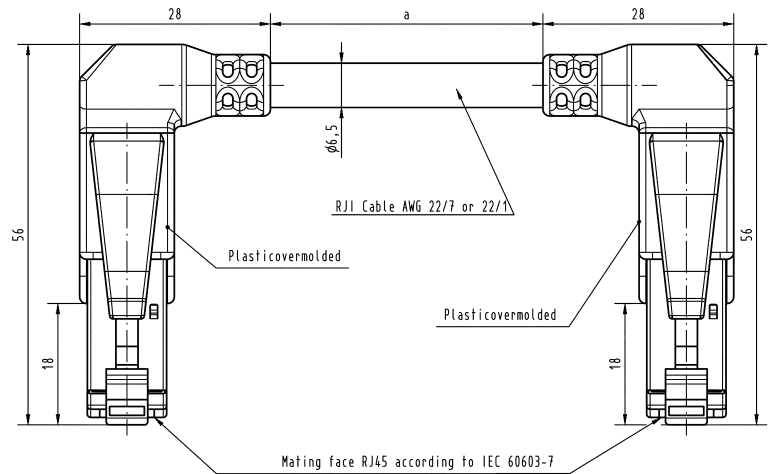

**Identification**

**Part No.**

**Drawing**

**Dimensions in mm**

**HARTING RJ Industrial®**  
System cable  
RJ45, angled, 4-wire

AWG 22/1, solid

- Length: a = 1.5 m  
 a = 3.0 m  
 a = 5.0 m  
 a = 10.0 m  
 a = 20.0 m

- 09 47 050 6003  
 09 47 050 6005  
 09 47 050 6007  
 09 47 050 6012  
 09 47 050 6014

double ended

**HARTING RJ Industrial®**  
System cable  
RJ45, angled, 4-wire

AWG 22/7, stranded

- Length: a = 1.5 m  
 a = 3.0 m  
 a = 5.0 m  
 a = 10.0 m  
 a = 20.0 m

- 09 47 050 6025  
 09 47 050 6027  
 09 47 050 6029  
 09 47 050 6034  
 09 47 050 6036

a = length

**HARTING RJ Industrial®**  
System cable  
RJ45, angled, 4-wire

AWG 22/7, trailing

- Length: a = 1.5 m  
 a = 3.0 m  
 a = 5.0 m  
 a = 10.0 m  
 a = 20.0 m