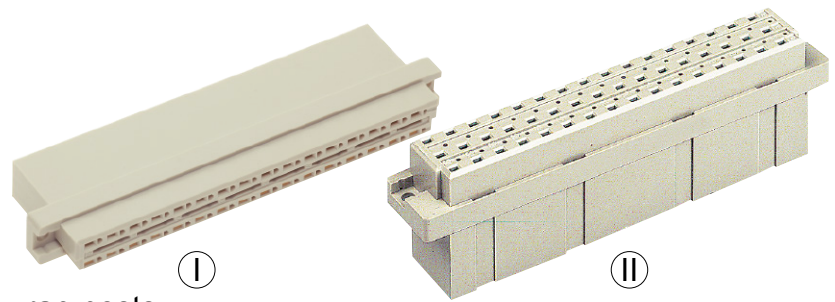

Number of contacts

max. 48

Piggyback connectors for 1 x 1 mm wrap posts

| Identification | No. of contacts | Part number | Drawing | Dimensions in mm |
|--|-----------------|------------------------------|---------|------------------|
| Piggyback connector for crimp contacts Order contacts separately (I) | 16 | 09 04 016 3201 ^{f)} | | |
| | 32 | 09 04 032 3215 ^{f)} | | |
| | 48 | 09 05 048 3204 ^{f)} | | |

DIN Power up to 6 A

^{f)} Railway classification NFF 16-101, Smoke index: F1, Flammability class: I2