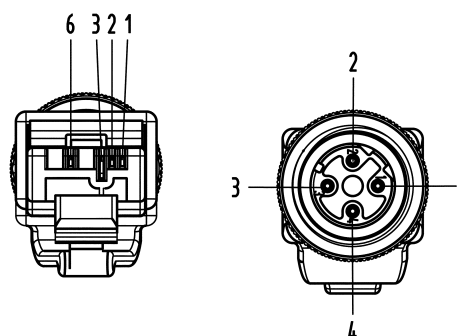

Identification

Part No.

Drawing

Dimensions in mm

Han® M12 to RJ45 (IP20),
overmoulded
System cable, D-coding,
4-wire

AWG 22/7
trailing PUR

Length: a = 1.5 m
a = 3.0 m
a = 5.0 m
a = 10.0 m
a = 20.0 m

09 45 700 5023
09 45 700 5025
09 45 700 5027
09 45 700 5051
09 45 700 5053

double ended

a = length

Han® M12 to RJ45,
overmoulded
System cable, D-coding,
4-wire

AWG 22/7
stranded PVC outdoor

Length: a = 1.5 m
a = 3.0 m
a = 5.0 m
a = 10.0 m
a = 20.0 m

09 45 700 5064
09 45 700 5066
09 45 700 5068
09 45 700 5073
09 45 700 5075