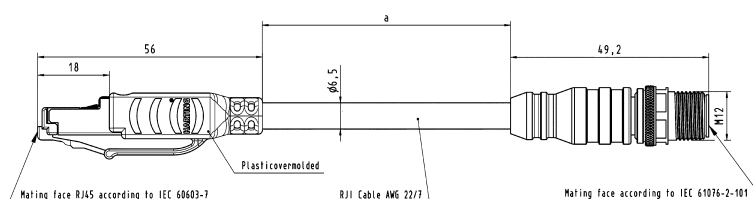

Identification

Part No.

Drawing

Dimensions in mm

Han® M12 to RJ45 (IP20),
overmoulded
System cable, D-coding,
4-wire

AWG 22/7
trailing PUR

Length: a = 1.5 m
a = 3.0 m
a = 5.0 m
a = 10.0 m
a = 20.0 m

09 45 700 5023
09 45 700 5025
09 45 700 5027
09 45 700 5051
09 45 700 5053

double ended

a = length

Han® M12 to RJ45,
overmoulded
System cable, D-coding,
4-wire

AWG 22/7
stranded PVC outdoor

Length: a = 1.5 m
a = 3.0 m
a = 5.0 m
a = 10.0 m
a = 20.0 m

09 45 700 5064
09 45 700 5066
09 45 700 5068
09 45 700 5073
09 45 700 5075