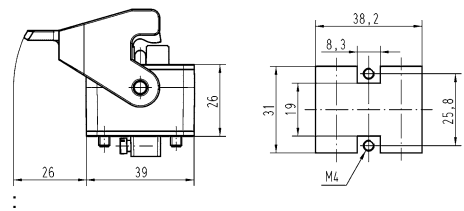

Single locking lever

Modular

Identification

Part number

Drawing
(dimensions in mm)

Han-Modular® Twin,
Bulkhead mounted housing,
Han-Easy Lock®,
IP65

09 14 002 0301

Han-Modular® Twin,
Panel feed through housing,
Zinc die-cast,
IP65

09 14 000 9928

Han-Modular® Twin,
Protection cover,
for bulkhead mounted housings,
Metal,
IP65

09 14 002 5401