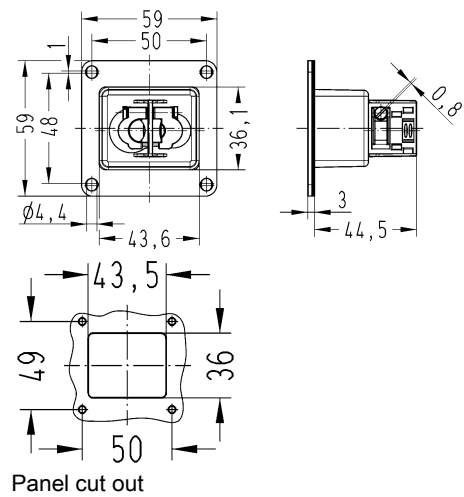

Single locking lever

Modular

Identification

Part number

Drawing
(dimensions in mm)

Han-Modular® Twin,
Bulkhead mounted housing,
Han-Easy Lock®,
IP65

09 14 002 0301

Han-Modular® Twin,
Panel feed through housing,
Zinc die-cast,
IP65

09 14 000 9928

Han-Modular® Twin,
Protection cover,
for bulkhead mounted housings,
Metal,
IP65

09 14 002 5401