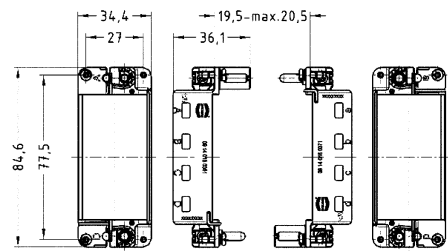

Modular

Identification

Part number

Drawing
(dimensions in mm)

Han-Modular®,
Hinged frame plus,
for 4 modules,
A ... D

09 14 016 0361

Han-Modular®,
Hinged frame plus,
for 4 modules,
a ... d

09 14 016 0371