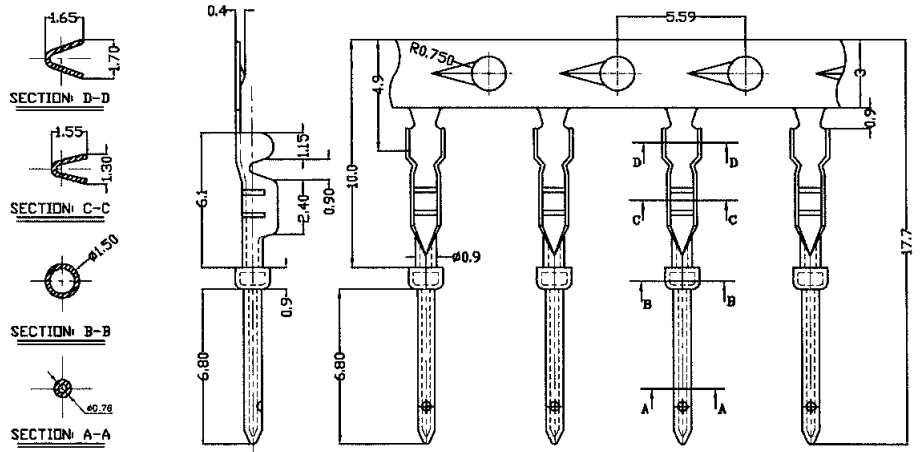

Crimp contacts for high density connectors

Identification

Drawing

Dimensions in mm

Male contacts

wire gauge AWG 26-24

Female contacts

wire gauge AWG 26-24