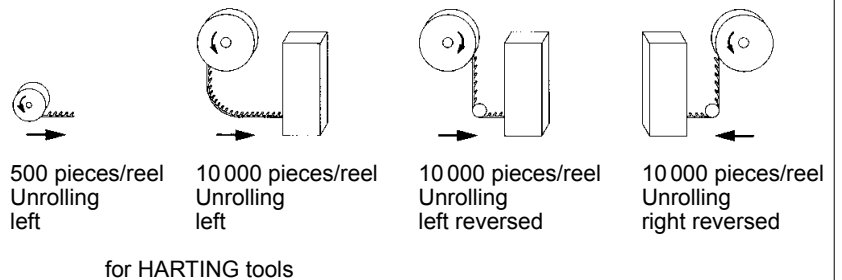

Stamped crimp contacts

Identification	Wire gauge (mm ²)	Part number		
----------------	-------------------------------	-------------	--	--

D-Sub

Performance levels Explanations see page 05.04 Other performance levels on request		stamped female contacts		
		Performance level 3	Performance level 2	Performance level 1
Individual contacts	AWG 28-24 0.09-0.25 stranded	09 67 000 7277 ¹⁾	09 67 000 7278 ¹⁾	09 67 000 7276 ¹⁾
500 pieces/reel Unrolling left		09 67 000 7267	09 67 000 7268	09 67 000 7266
10 000 pieces/reel Unrolling left Unrolling left reversed Unrolling right reversed		09 67 000 7257 09 67 000 7247 09 67 000 7237	09 67 000 7258 09 67 000 7248 09 67 000 7238	09 67 000 7256 09 67 000 7246 09 67 000 7236
Individual contacts	AWG 24-20 0.25-0.56 stranded	09 67 000 8277 ¹⁾	09 67 000 8278 ¹⁾	09 67 000 8276 ¹⁾
500 pieces/reel Unrolling left		09 67 000 8267	09 67 000 8268	09 67 000 8266
10 000 pieces/reel Unrolling left Unrolling left reversed Unrolling right reversed		09 67 000 8257 09 67 000 8247 09 67 000 8237	09 67 000 8258 09 67 000 8248 09 67 000 8238	09 67 000 8256 09 67 000 8246 09 67 000 8236

Unrolling direction

¹⁾ Minimum order 500 pieces or multiples of 500
Insertion and removal tool see chapter 20
Contact dimensions see page 05.31