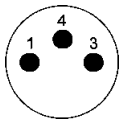

M8 System cables 3 and 4 poles

Male, 3 poles

Male, 4 poles

Female, 3 poles

Female, 4 poles

Circular Connectors

Part number definition

- Connector 1**
- 80 Male straight
 - 81 Female straight
 - 82 Male angled
 - 83 Female angled

- Connector 2**
- 00 No connector
 - 80 Male straight
 - 81 Female straight
 - 82 Male angled
 - 83 Female angled

- Number of contacts**
- 3 3 poles
 - 4 4 poles

- Cable material**
- 80 PVC (3 poles)
 - 81 PVC (4 poles)
 - 88 PUR (3 poles)
 - 89 PUR (4 poles)

- Preferred length***
- 005 0.5 m
 - 010 1.0 m
 - 015 1.5 m
 - 020 2.0 m
 - 050 5.0 m
 - 075 7.5 m
 - 100 10.0 m

* Other length on request