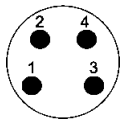

M8 System cables 3 and 4 poles

Male, 3 poles

Male, 4 poles

Female, 3 poles

Female, 4 poles

Circular Connectors

Part number definition

- Connector 1**
- 80 Male straight
 - 81 Female straight
 - 82 Male angled
 - 83 Female angled

- Connector 2**
- 00 No connector
 - 80 Male straight
 - 81 Female straight
 - 82 Male angled
 - 83 Female angled

- Number of contacts**
- 3 3 poles
 - 4 4 poles

- Cable material**
- 80 PVC (3 poles)
 - 81 PVC (4 poles)
 - 88 PUR (3 poles)
 - 89 PUR (4 poles)

- Preferred length***
- 005 0.5 m
 - 010 1.0 m
 - 015 1.5 m
 - 020 2.0 m
 - 050 5.0 m
 - 075 7.5 m
 - 100 10.0 m

* Other length on request