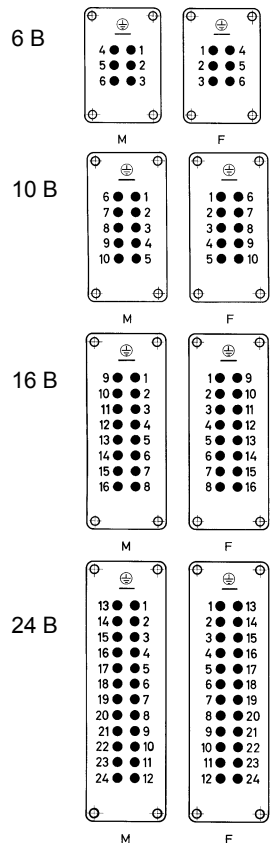

Number of contacts

6, 10, 16, 24 +

Identification	Part number		Drawing	Dimensions in mm
	Male insert (M)	Female insert (F)		
Han® Ex crimp insert 6 B²⁾ screw termination crimp termination 	09 36 006 2601 09 36 006 2602	09 36 006 2701 09 36 006 2702	1) Distance for contact max. 21 mm <table border="1"> <thead> <tr> <th>Size</th> <th>a</th> <th>b</th> <th>c</th> <th>d</th> <th>e</th> <th>f</th> </tr> </thead> <tbody> <tr> <td>6 B</td> <td>19</td> <td>34</td> <td>19</td> <td>36</td> <td>44</td> <td>51</td> </tr> <tr> <td>10 B</td> <td>19</td> <td>34</td> <td>19</td> <td>36</td> <td>57</td> <td>64</td> </tr> <tr> <td>16 B</td> <td>19</td> <td>34</td> <td>19</td> <td>36</td> <td>77.5</td> <td>84.5</td> </tr> <tr> <td>24 B</td> <td>19</td> <td>34</td> <td>19</td> <td>36</td> <td>104</td> <td>111</td> </tr> </tbody> </table>	Dimensions in mm
Han® Ex crimp insert 10 B²⁾ screw termination crimp termination 	09 36 010 2601 09 36 010 2602	09 36 010 2701 09 36 010 2702		
Han® Ex crimp insert 16 B²⁾ screw termination crimp termination 	09 36 016 2601 09 36 016 2602	09 36 016 2701 09 36 016 2702		
Han® Ex crimp insert 24 B²⁾ screw termination crimp termination 	09 36 024 2601 09 36 024 2602	09 36 024 2701 09 36 024 2702		

Contact arrangement view from termination side

²⁾ Han® E crimp contacts can be ordered from the HARTING eCatalogue (www.HARTING.com)