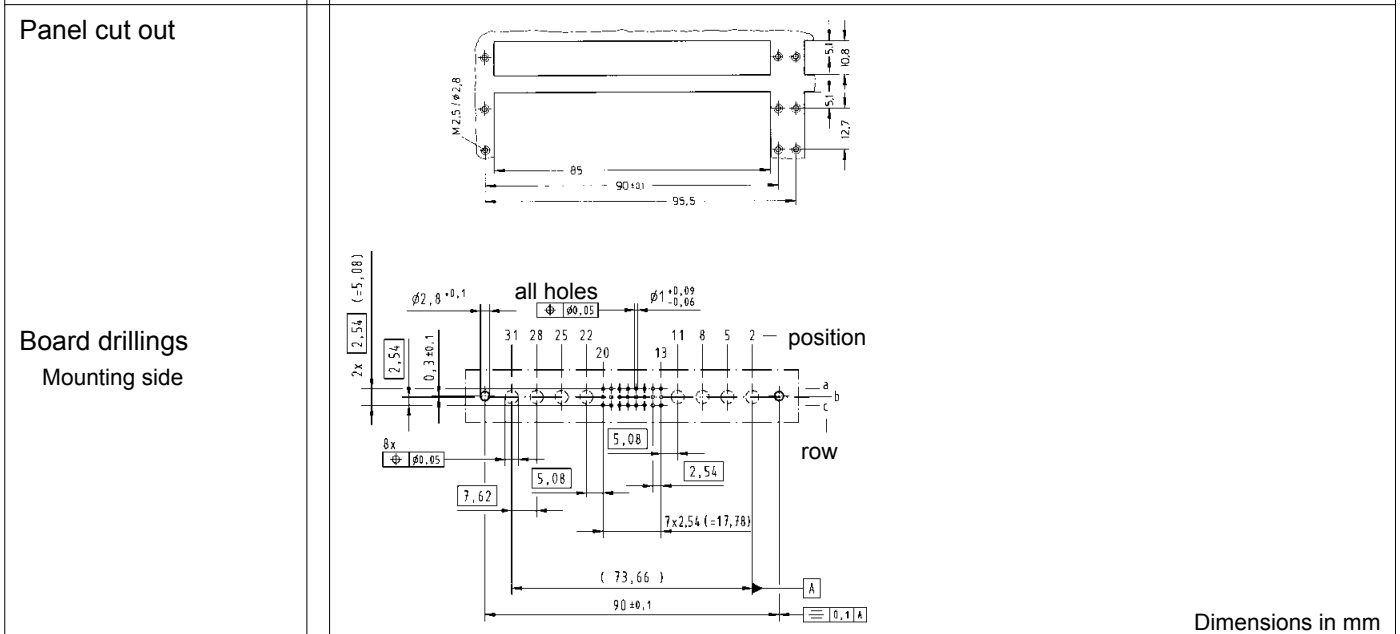

DIN 41612 Complementary type M-flat female connectors

Identification	Number of contacts	Contact arrangement	Part number	Performance levels according to IEC 60 603-2	
			3	2	1
Female connector with press-in terminations 4.5 mm	24 + 8		Performance level 3 on request	09 03 224 6830	Performance level 1 on request

Pre-loaded with special contacts on request
Further types see DIN 41612 catalogue

Dimensions in mm