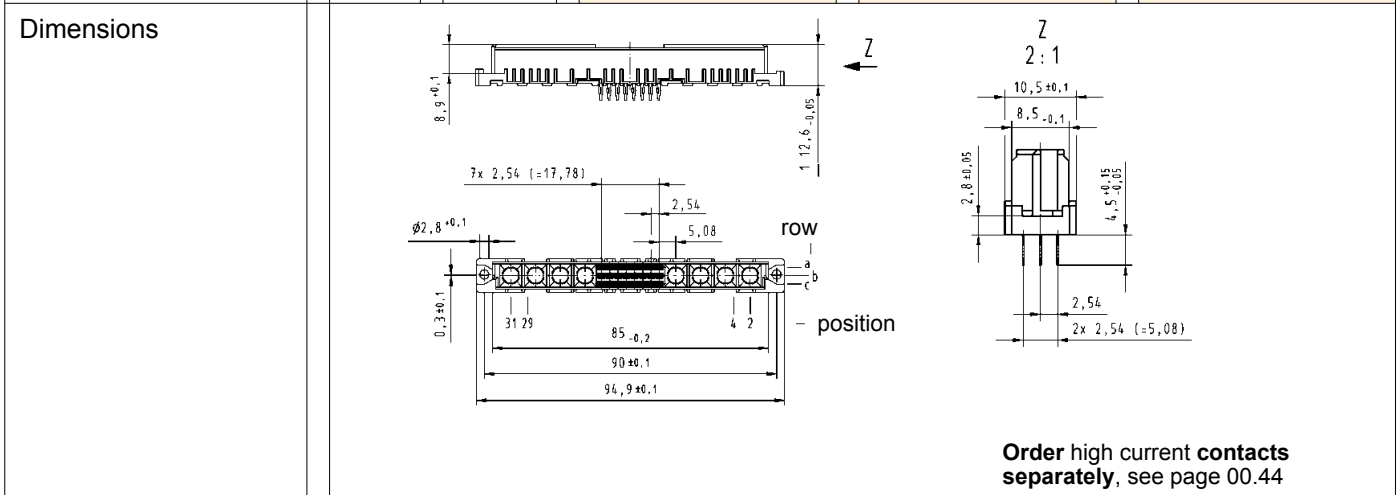

DIN 41612 Complementary type M-flat female connectors

Identification	Number of contacts	Contact arrangement	Part number	Performance levels according to IEC 60 603-2	
			3	2	1
Female connector with press-in terminations 4.5 mm	24 + 8		Performance level 3 on request	09 03 224 6830	Performance level 1 on request

Pre-loaded with special contacts on request
Further types see DIN 41612 catalogue

Dimensions in mm