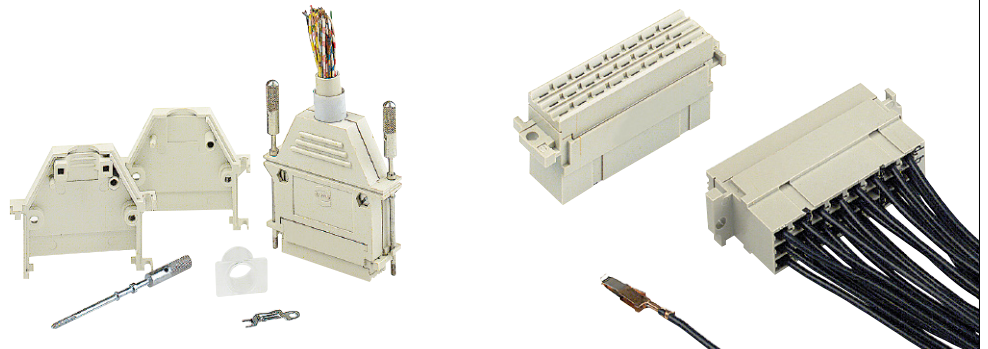

Number of contacts

max. 24

Female connectors

Identification	No. of contacts	Part number	Drawing	Dimensions in mm
<p>Female connector for crimp contacts</p> <p>Order contacts separately see page 03.33</p>	24	09 26 024 3201 ^{f)}		
<p>Shell housing A with integrated fixing screws</p> <p>Supplied with: Shell 2x Locking screw 2x Screw M3x10 2x Nut M3 2x Screw BZ 2.9x9.5 2x Cable clamp 1x Tension relief 1x</p>		09 26 024 0401 ^{f)}		
<p>Open hood</p> <p>Supplied with: Open hood 1x Locking screw 2x Screw BZ 2.2x9.5 2x Cable tie 1x</p>		09 26 000 9901 ^{f)}		

DIN Power up to 6 A

^{f)} Railway classification NFF 16-101, Smoke index: F1, Flammability class: I2