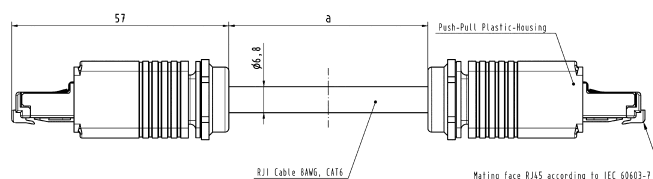

Identification

Part No.

Drawing

Dimensions in mm

**HARTING PushPull
Outdoor cable, RJ45,
8-wire, Cat. 6**

- Length: a = 1.5 m
 a = 3.0 m
 a = 5.0 m
 a = 10.0 m
 a = 20.0 m

- 09 45 745 1578
 09 45 745 1580
 09 45 745 1582
 09 45 745 1587
 09 45 745 1589

double ended

a = length

**Han® 3 A
Outdoor cable, RJ45,
8-wire, Cat. 6**

- Length: a = 1.5 m
 a = 3.0 m
 a = 5.0 m
 a = 10.0 m
 a = 20.0 m

- 09 45 715 1583
 09 45 715 1585
 09 45 715 1587
 09 45 715 1592
 09 45 715 1594

double ended

a = length

**Outdoor cable 8-wire, RJ45,
Cat. 6, PVC**

- Length: 20 m ring
 Length: 50 m ring
 Length: 100 m ring
 Length: 500 m reel

- 09 45 600 0531
 09 45 600 0541
 09 45 600 0501
 09 45 600 0521

- Wire: bare stranded copper, AWG 27/7
 Pairs: aluminate foil overlapped PIMF
 Overall screen: tinned copper wire braid, braid coverage about 60 %
 Overall diameter: 6.3 – 6.9 mm