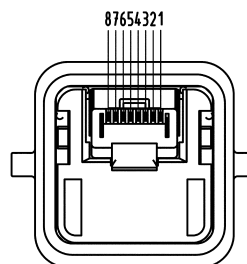

Identification

Part No.

Drawing

Dimensions in mm

**HARTING PushPull
Outdoor cable, RJ45,
8-wire, Cat. 6**

- Length: a = 1.5 m
 a = 3.0 m
 a = 5.0 m
 a = 10.0 m
 a = 20.0 m

- 09 45 745 1578
 09 45 745 1580
 09 45 745 1582
 09 45 745 1587
 09 45 745 1589

double ended

a = length

**Han® 3 A
Outdoor cable, RJ45,
8-wire, Cat. 6**

- Length: a = 1.5 m
 a = 3.0 m
 a = 5.0 m
 a = 10.0 m
 a = 20.0 m

- 09 45 715 1583
 09 45 715 1585
 09 45 715 1587
 09 45 715 1592
 09 45 715 1594

double ended

a = length

**Outdoor cable 8-wire, RJ45,
Cat. 6, PVC**

- Length: 20 m ring
 Length: 50 m ring
 Length: 100 m ring
 Length: 500 m reel

- 09 45 600 0531
 09 45 600 0541
 09 45 600 0501
 09 45 600 0521

- Wire: bare stranded copper, AWG 27/7
 Pairs: aluminate foil overlapped PIMF
 Overall screen: tinned copper wire braid, braid coverage about 60 %
 Overall diameter: 6.3 – 6.9 mm