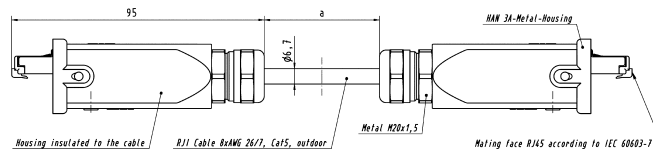

double ended

a = length

**Han® 3 A
Outdoor cable, RJ45,
8-wire, Cat. 6**

- Length: a = 1.5 m
 a = 3.0 m
 a = 5.0 m
 a = 10.0 m
 a = 20.0 m

- 09 45 715 1583
 09 45 715 1585
 09 45 715 1587
 09 45 715 1592
 09 45 715 1594

double ended

a = length

**Outdoor cable 8-wire, RJ45,
Cat. 6, PVC**

- Length: 20 m ring
 Length: 50 m ring
 Length: 100 m ring
 Length: 500 m reel

- 09 45 600 0531
 09 45 600 0541
 09 45 600 0501
 09 45 600 0521