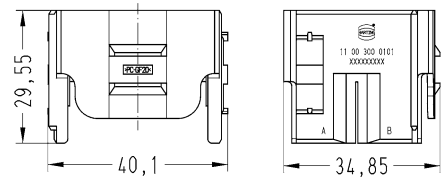

Identification	Part number	Drawing (dimensions in mm)
----------------	-------------	----------------------------

Han-Yellok®,
Adapter frames,
for carrier hoods,
for Han-Yellok® 30

11 00 300 0101

Han-Yellok®,
Adapter frames,
for carrier hoods,
for Han-Yellok® 60