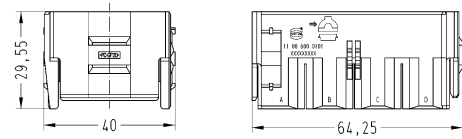

Han-Yellok®,
Adapter frames,
for carrier hoods,
for Han-Yellok® 60

11 00 600 0101