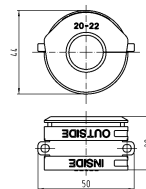

## Technical characteristics

Colour (accessories) Black  
RoHS compliant

Identification	Size	Clamping range (mm)	Part number	Drawing (dimensions in mm)
----------------	------	---------------------	-------------	----------------------------

Cable seal,  
Han® Easy Hood

20 ... 22  
23 ... 25  
26 ... 28  
29 ... 31  
32 ... 34

11 30 000 9955  
11 30 000 9956  
11 30 000 9957  
11 30 000 9958  
11 30 000 9959

Han® Easy Hood,  
Thread adapter

M25  
M32