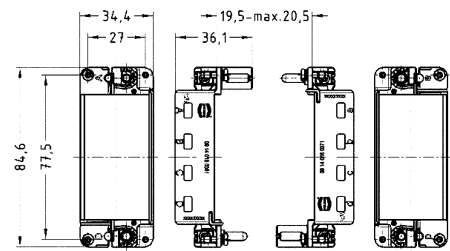

Modular

Identification

Part number

Drawing  
(dimensions in mm)

Han-Modular®,  
Hinged frame plus,  
for 4 modules,  
A ... D

09 14 016 0361

Han-Modular®,  
Hinged frame plus,  
for 4 modules,  
a ... d

09 14 016 0371