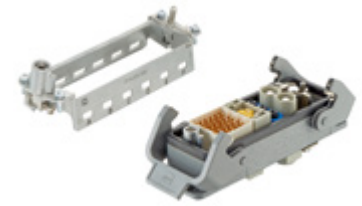

Modular

Identification

Part number

Drawing  
(dimensions in mm)

Han-Modular®,  
Hinged frame plus,  
for 4 modules,  
A ... D

09 14 016 0361

Han-Modular®,  
Hinged frame plus,  
for 4 modules,  
a ... d

09 14 016 0371