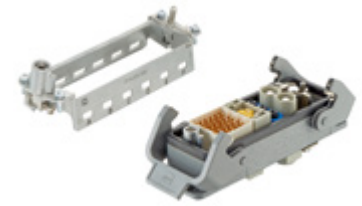

Modular

Identification

Part number

Drawing
(dimensions in mm)

Han-Modular®,
Hinged frame plus,
for 2 modules,
A ... B

09 14 006 0361

Han-Modular®,
Hinged frame plus,
for 2 modules,
a ... b

09 14 006 0371